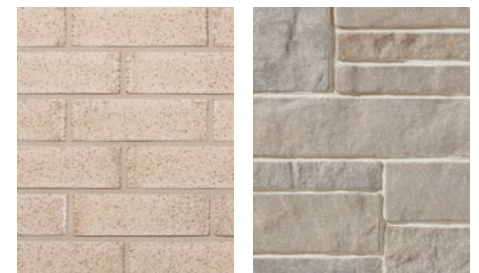

Brick: Contemporary Series, Kentville
Stone Masonry: Granada, Sunrise