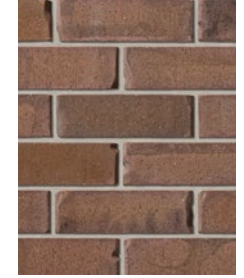

MADISON COUNTY
Sizes: Premier Plus