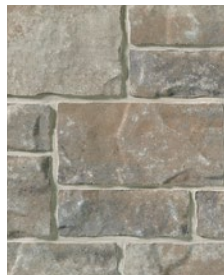

Brick: Contemporary Series, Regency Brown
Stone Masonry: Vivace, Palermo Beige