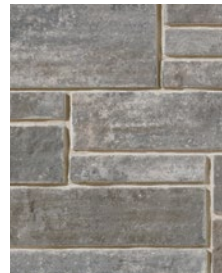

Brick: Contemporary Series, Espresso
Stone Masonry: Granada, Ashland