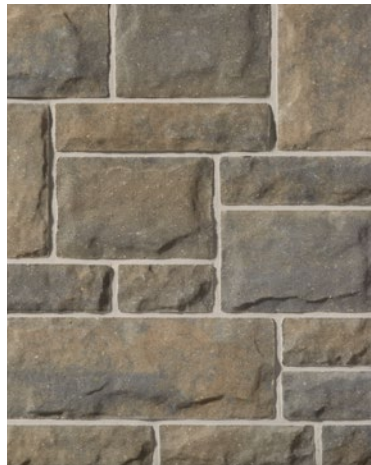

HARBOUR MIST
Sizes: Multi Bundle