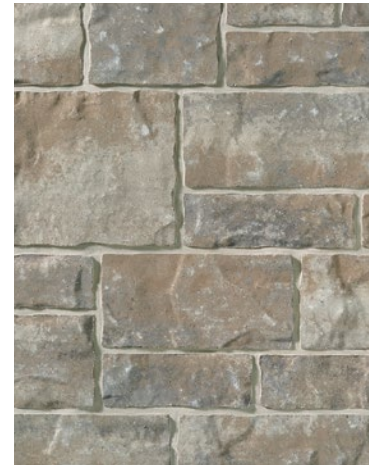

NEW!
POLAR WHITE
Sizes: Multi Bundle

PALERMO BEIGE
Sizes: Multi Bundle