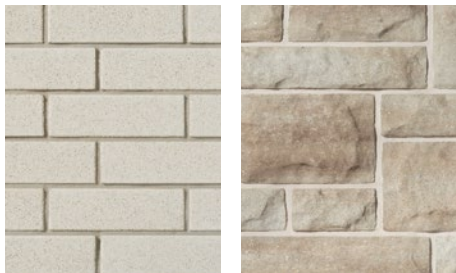

Brick: Contempo (PRP), Polar White
Stone Masonry: Artiste 2, Shoreline