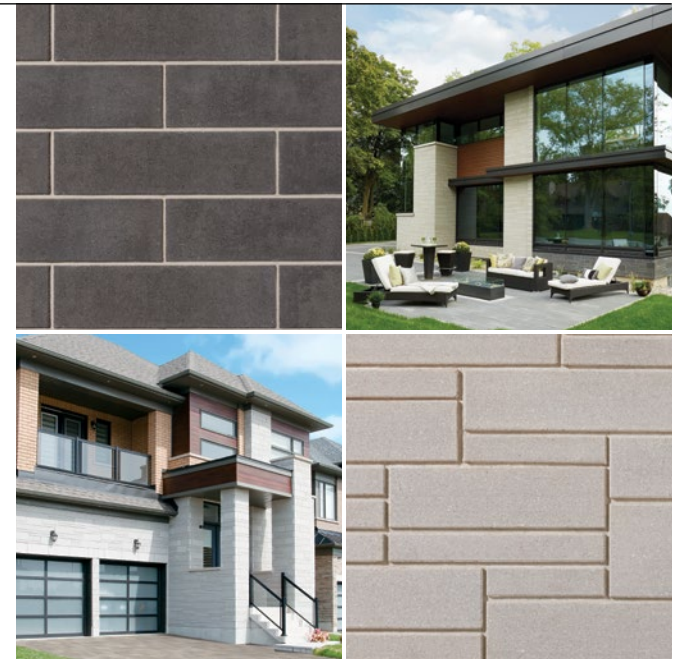

Discover new inspiration through our distinguished collections, where you'll find a selection of recommended products, carefully curated into the best possible product arrangements based on our 5 design axes. Choose products from the same collection for a unified look, or mix and match by combining products across different collections for design themes and accents based on your own unique style and preferences.

The Nueva® Collection

Modern design calls for clean lines and a well-coordinated colour palette. The Nueva Collection of masonry products is the next generation of sleek, low-profile design. This diverse combination of contemporary products offers flush finishes and smooth faces for any modern-looking project.

In this Collection:

Architectural Series
Bonneville
Contemporary Series
Contempo
Finesse
Origin Series
Profile Series