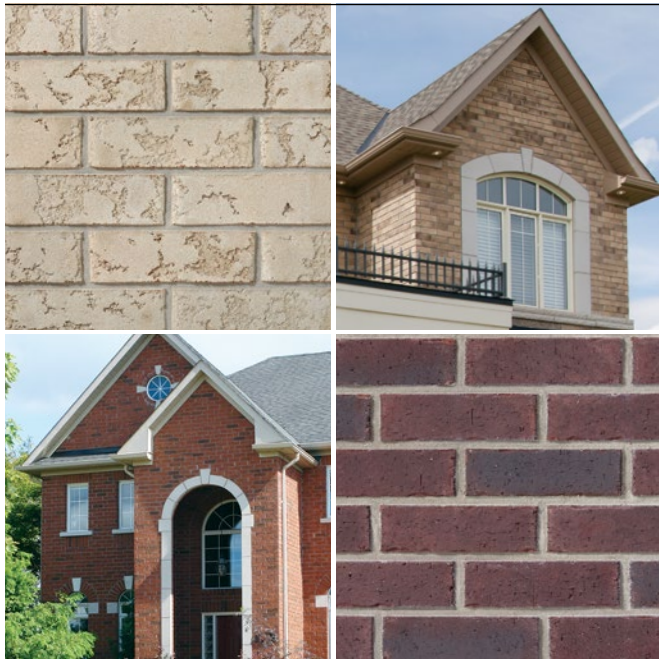

THE 5 axes

The Legacy Collection