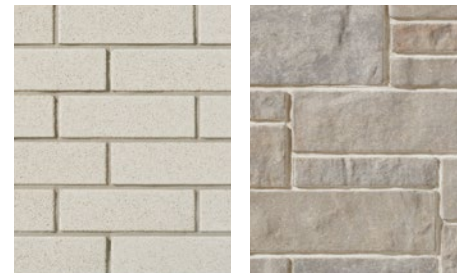

Brick: Contempo (PRP), Polar White
Stone Masonry: Granada, Sunrise