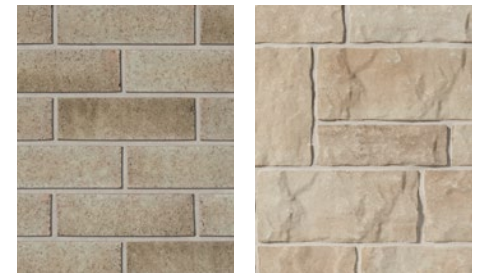

Brick: Contemporary Series, Milano Matt
Stone Masonry: Vivace, Milano