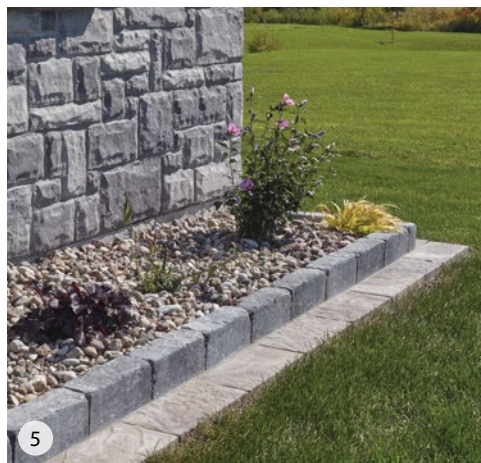

6 Clay Brick: Church Hill
Slab: Rialto 60mm, Marble Grey with Monterey, Onyx border

Made for moments.

In a world filled with online meetings, online shopping, news, games and everything else, the time we all spend away from our screens is more important than it's ever been. Creating your outdoor retreat should be about what's important to you and how you want to spend your downtime: making moments with family and friends.