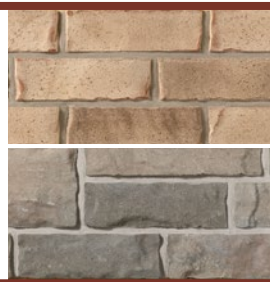

STERLING GRAY
Sizes: Premier Plus

VERIDIAN
Sizes: Premier Plus

WESTMONT
Sizes: Premier Plus

WYNDHAM GRAY
Sizes: Premier Plus

design idea!

Combine Legacy Series brick with textured stone for stately charm.

Clay Brick: Canyon
Stone Masonry: Vivace, Verona with Finesse, Polar White, Standard
Pavers: Enviro Midori, Champagne