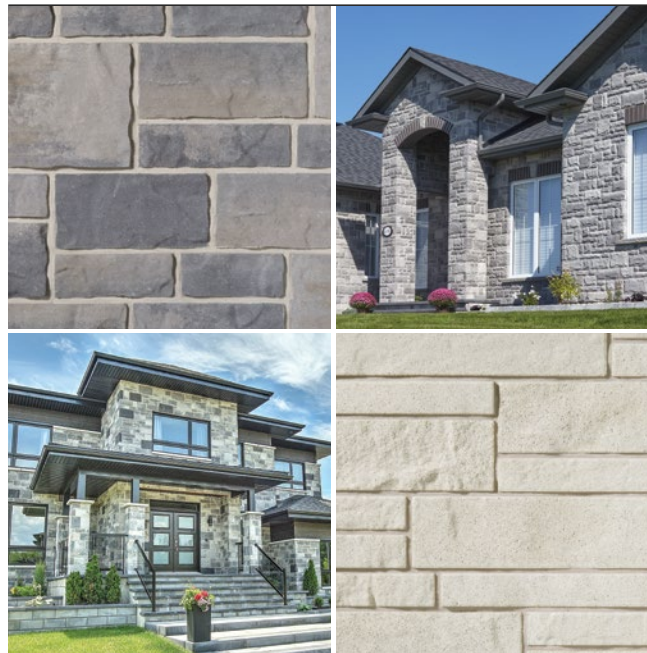

The Rialto Collection

Defined by a hand-chiseled appearance and rich colour blends, the Rialto Collection brings together a range of products that confidently merge exquisite form and durable function. Designed to coordinate perfectly with a range of our other brick, stone and landscape products, this collection is as versatile as it is enduring.

In this Collection:

Artiste 2
Granada
Vivace