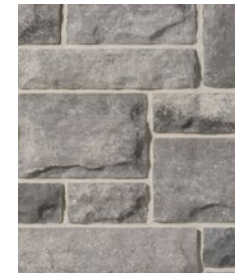

Brick: Legacy Series, Crimson
Stone Masonry: Artiste 2, Marble Gray