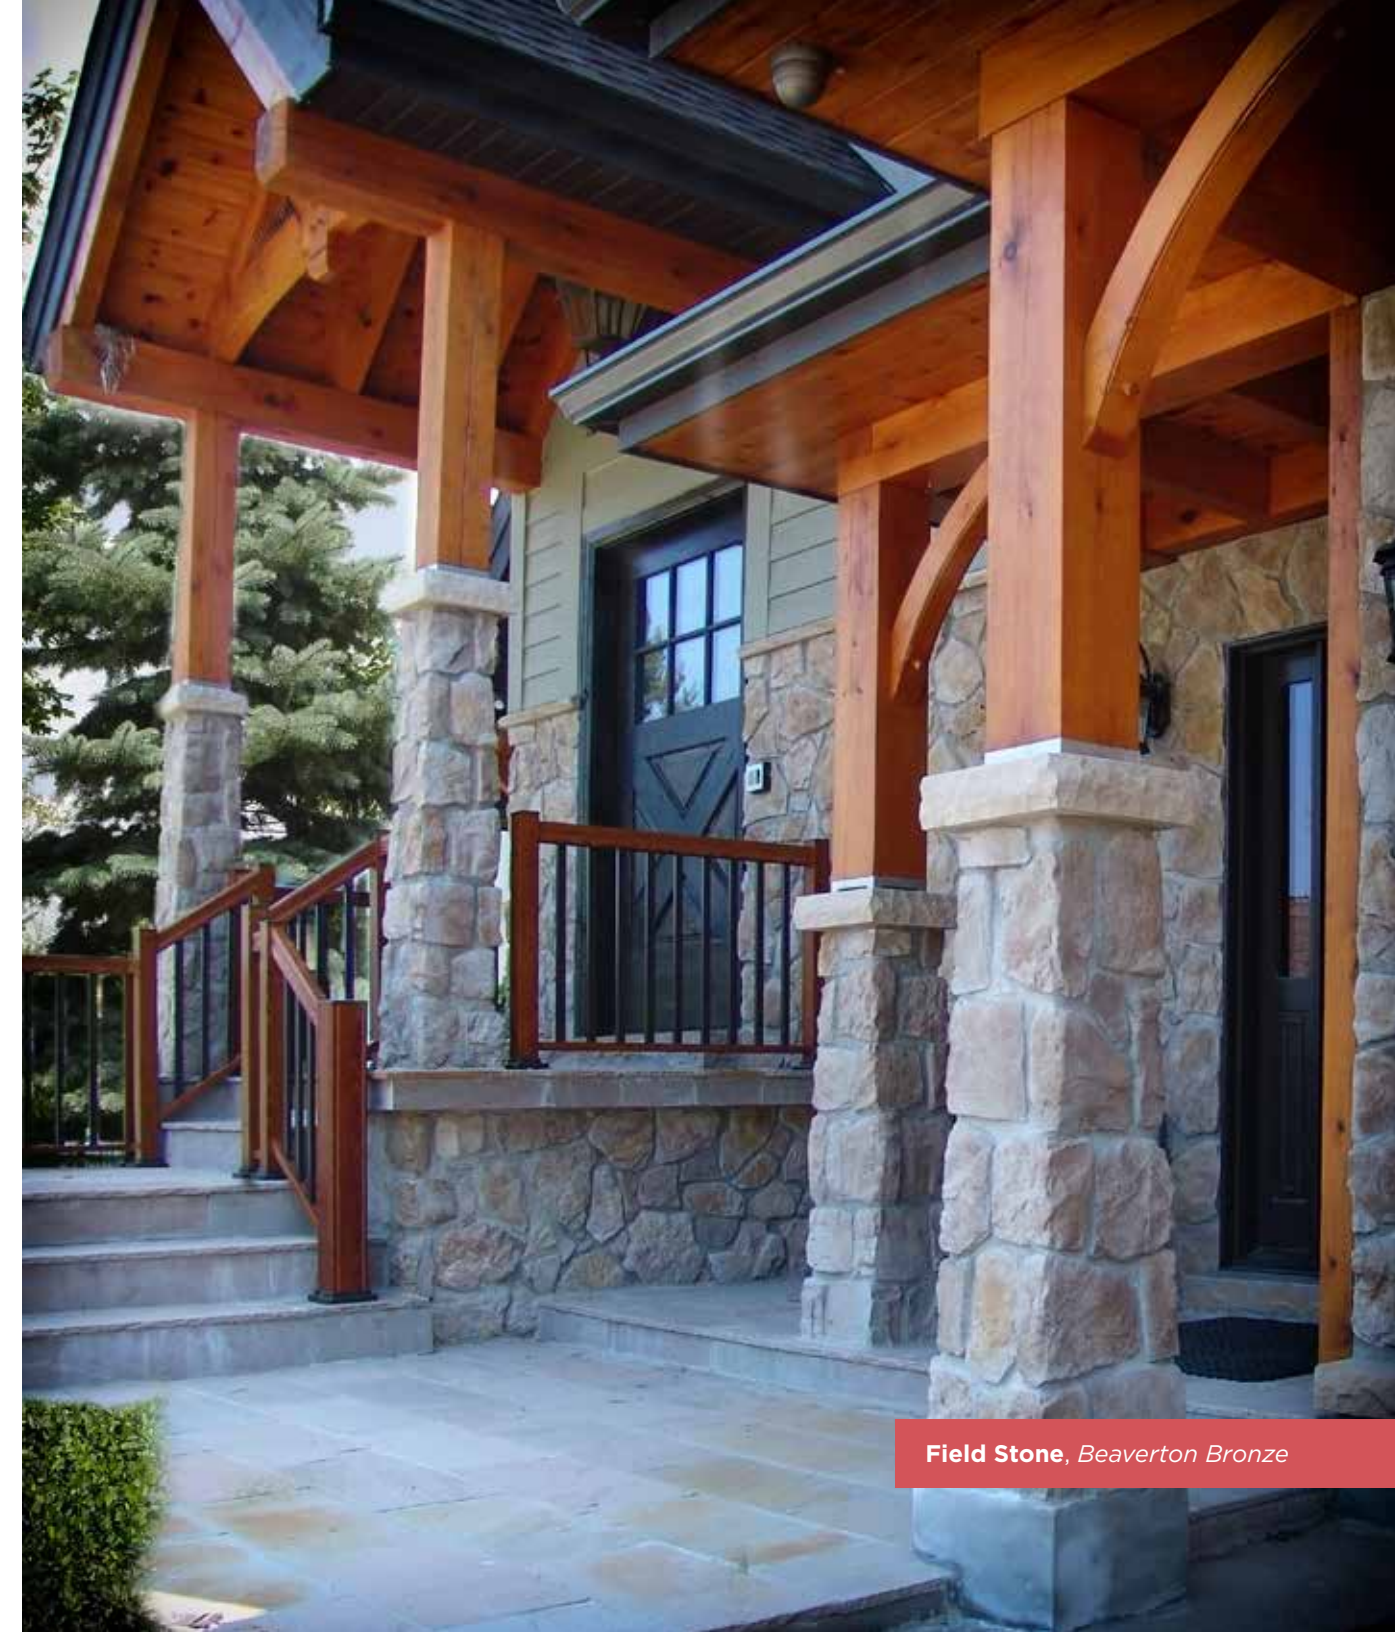

Field Stone, *Beaverton Bronze*

Field Stone

FLATS

Height	Length	Average Thickness
5" to 21"	5" to 21"	5/8" to 2"

CORNERS

Short Return	Long Return	Corner Height
4"	4" to 21"	5" to 21"