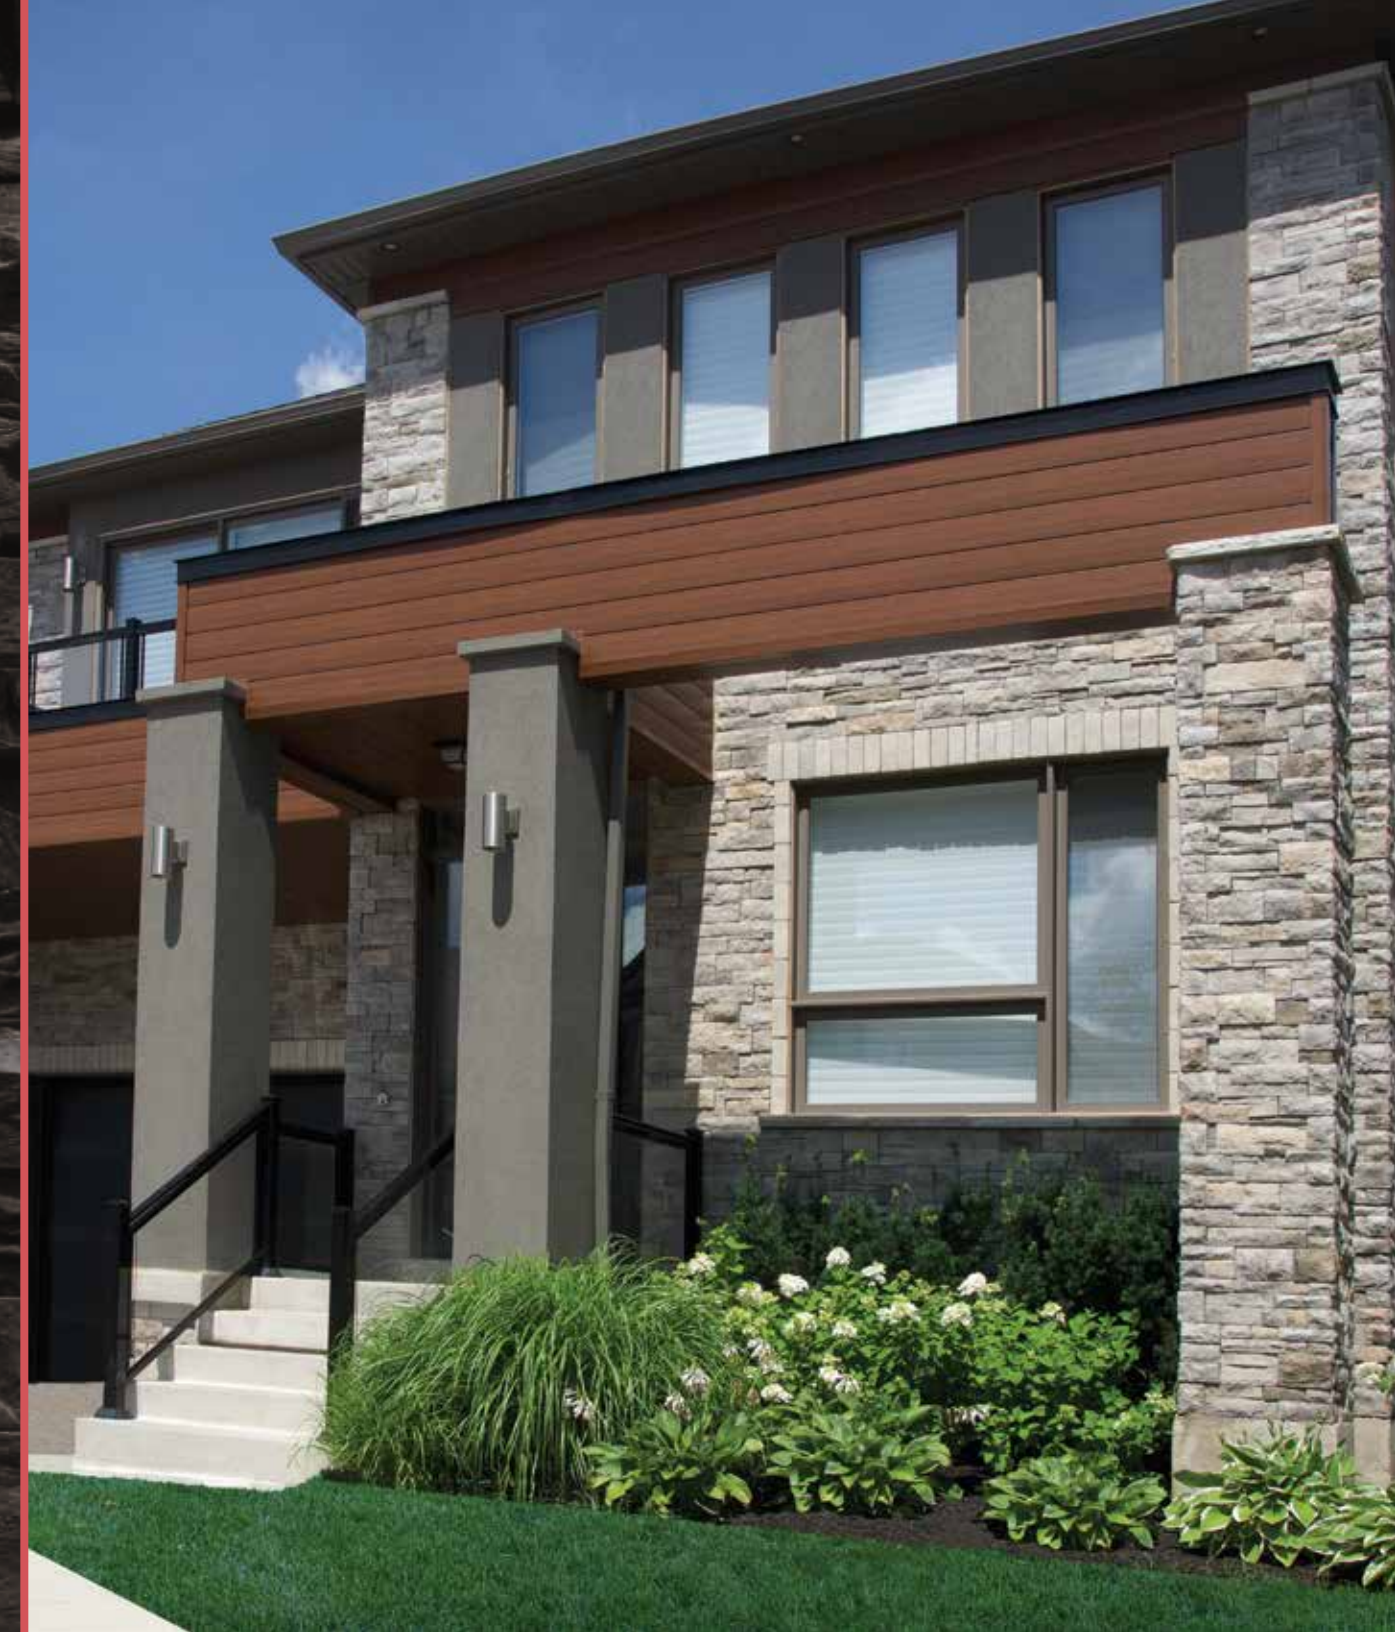

Our Commitment

We promise to offer the highest quality products, impeccable service and work with the utmost integrity. As a privately owned Canadian company we are proud of **StoneRox** and its flexible designs, indigenous to the Canadian Landscape in colours and styles. We are pleased that our products are sustainable and offer options to redefine both traditional and contemporary building facades.

2019
SUPPLIER & MANUFACTURER
OF THE YEAR

STONEROX
Facing the Future.

Visit our website to find
a dealer nearest you.
stonerox.ca

STONEROX

A Canadian manufactured lightweight facing stone.

- Versatile and functional
- Stones are 5/8" to 2 1/4" thick and can be installed over any sound surface
- For new construction
- For renovations where brick ledges or structural footings are not available
- Interior applications
- Lightweight, installer friendly and fire resistant
- Virtually maintenance free
- Can be installed in assorted patterns
- Combine styles and colours to create an authentic appearance
- Can also be combined with brick, wood or stucco
- Distinct styles are produced in various textures
- Available in a full array of blended natural colours
- Meets the needs of the Canadian Market
- Manufactured to CSA Standards