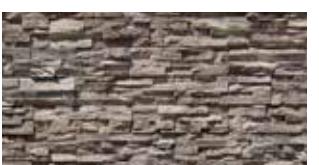

Sandstone Beach