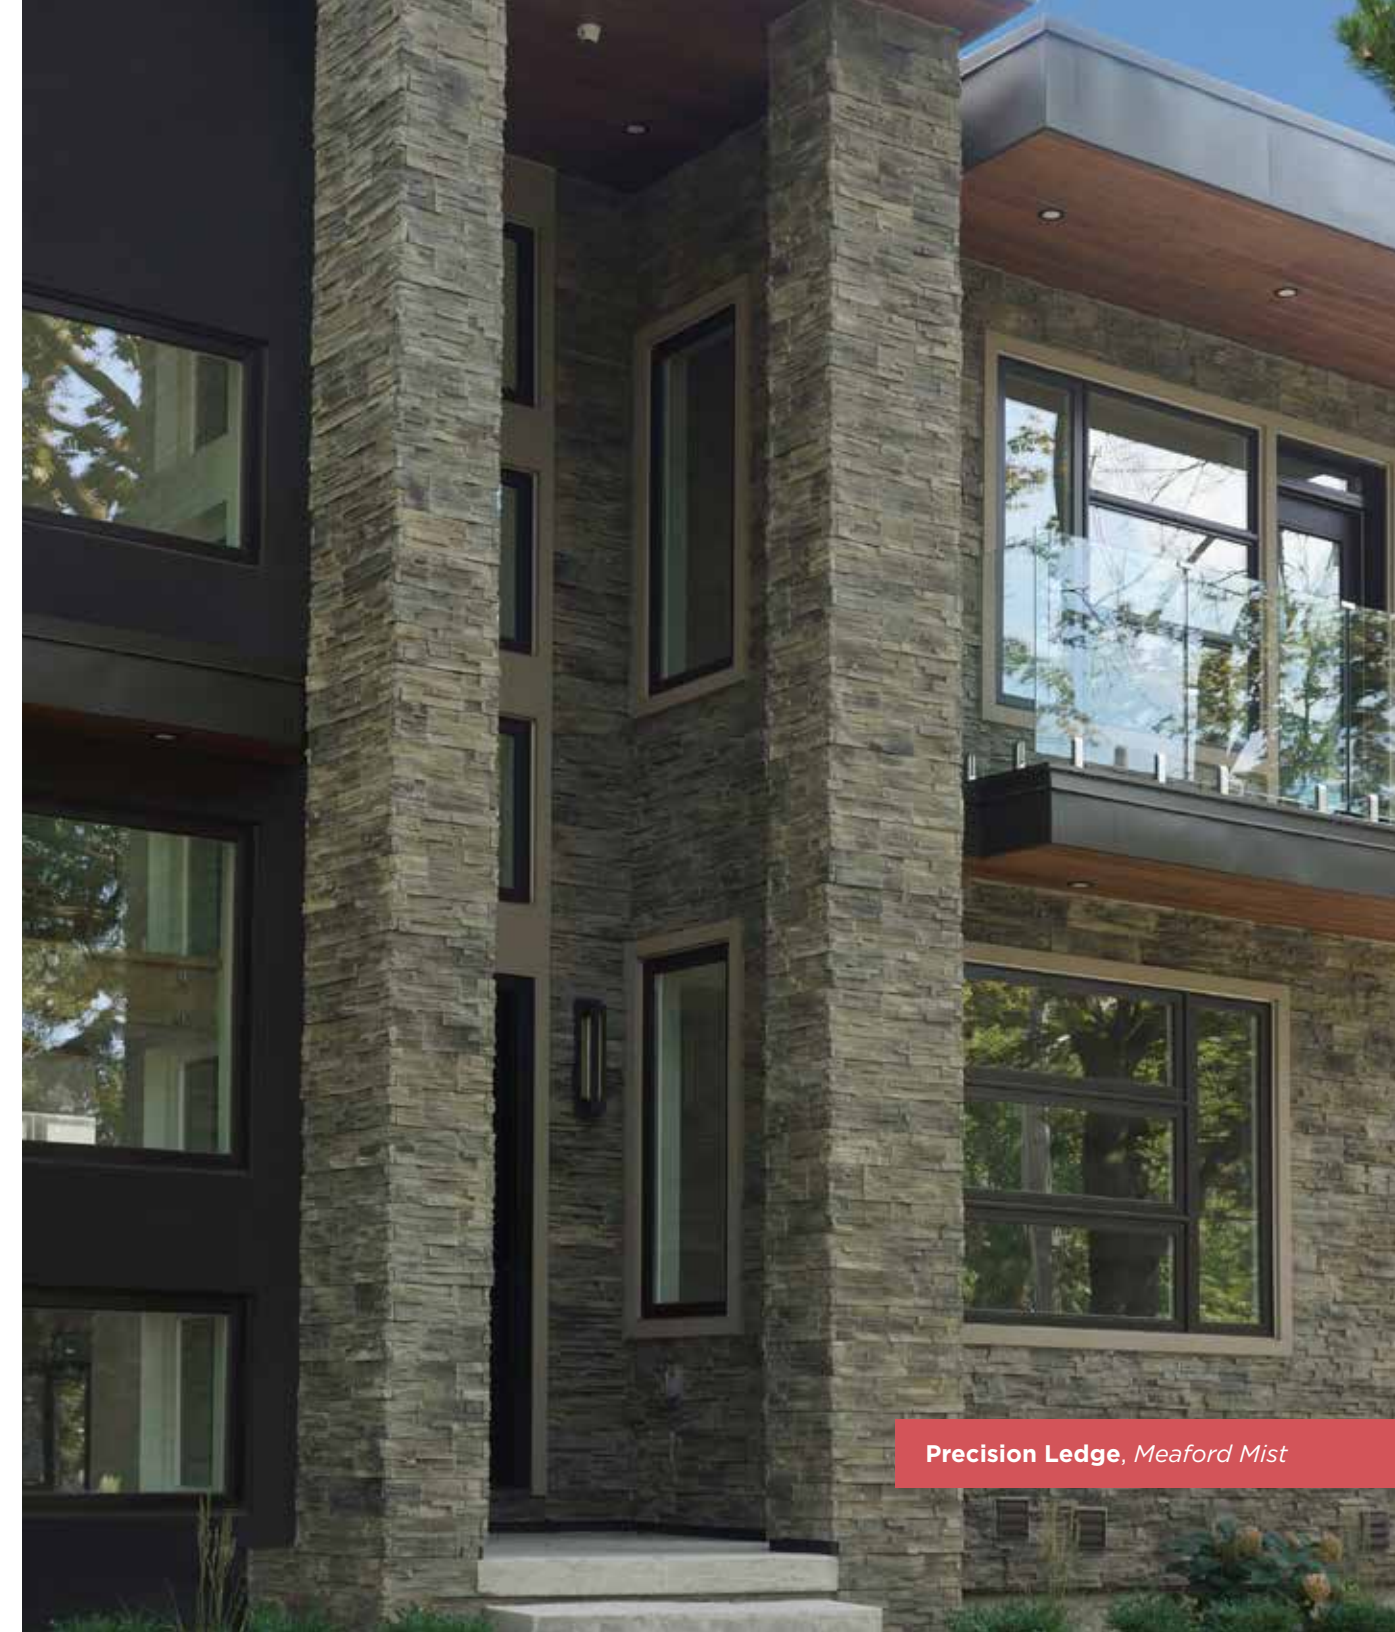

Precision Ledge, Meaford Mist

Precision Ledge

FLATS

Height	Length	Average Thickness
6"	24"	5/8" to 2"

CORNERS

Short Return	Long Return	Corner Height
N/A	N/A	6"