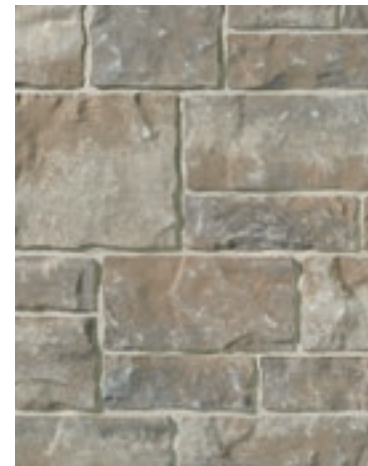

PALERMO BEIGE
Sizes: Multi Bundle, Large Bundle