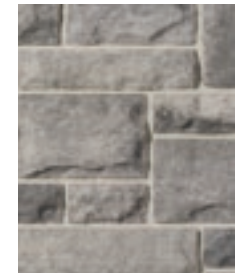

Brick: Legacy Series, Crimson
Stone Masonry: Artiste 2, Marble Gray