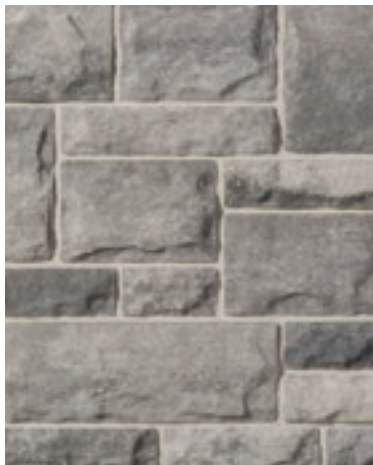

All colours in the sizes shown are Stock Item Products.

CHAMPAGNE  
Sizes: Combo, Large Combo

DOVER  
Sizes: Combo, Large Combo

HARBOUR MIST  
Sizes: Combo, Large Combo

MARBLE GRAY  
Sizes: Combo, Large Combo