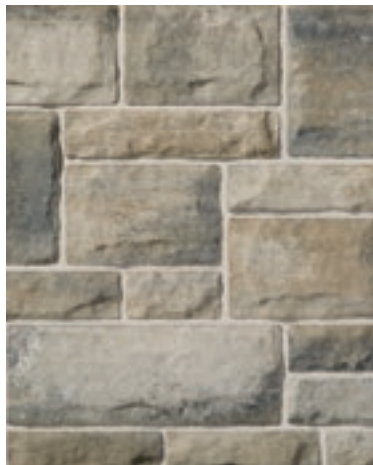

All colours in the sizes shown are Stock Item Products.

CHAMPAGNE  
Sizes: Combo, Large Combo

DOVER  
Sizes: Combo, Large Combo

HARBOUR MIST  
Sizes: Combo, Large Combo

MARBLE GRAY  
Sizes: Combo, Large Combo